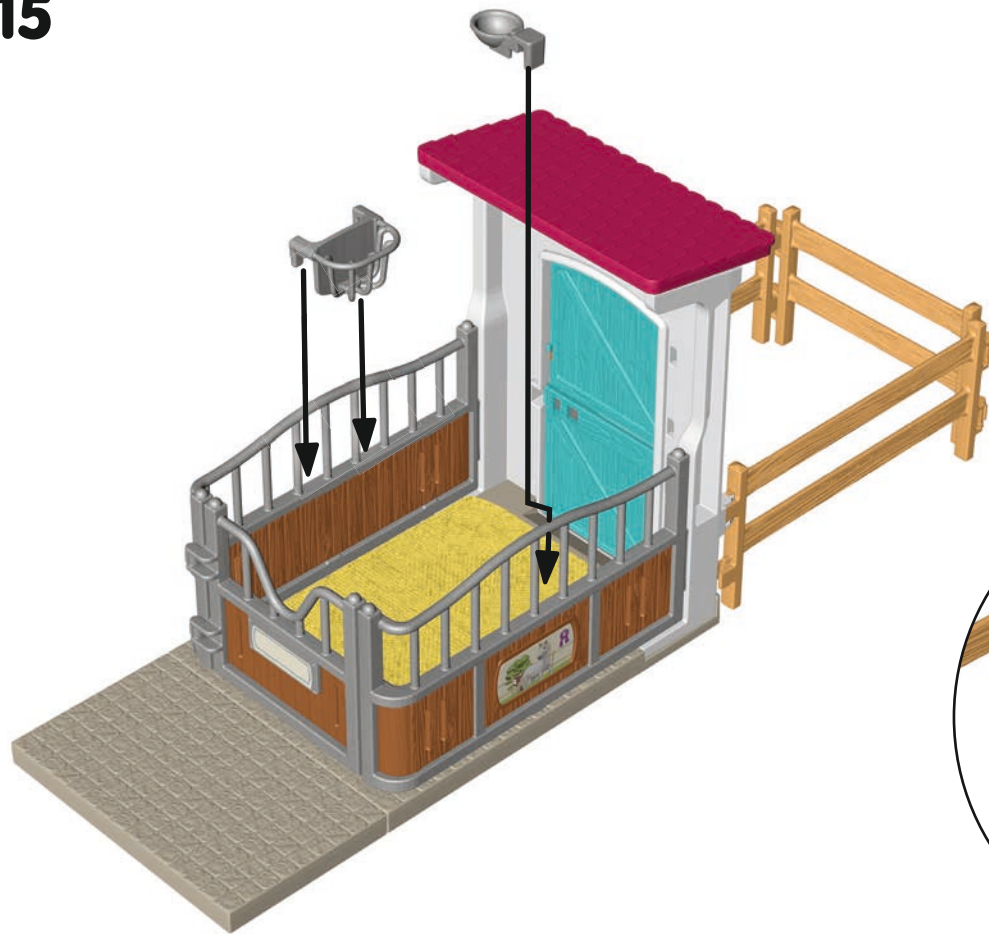

14

click

click

click

click

90°

15

10155840

10155841

Moonlight

**schleich**

42567

42542

42568

[www.schleich-s.com/stories](http://www.schleich-s.com/stories)

Photo by *Michael Wu*